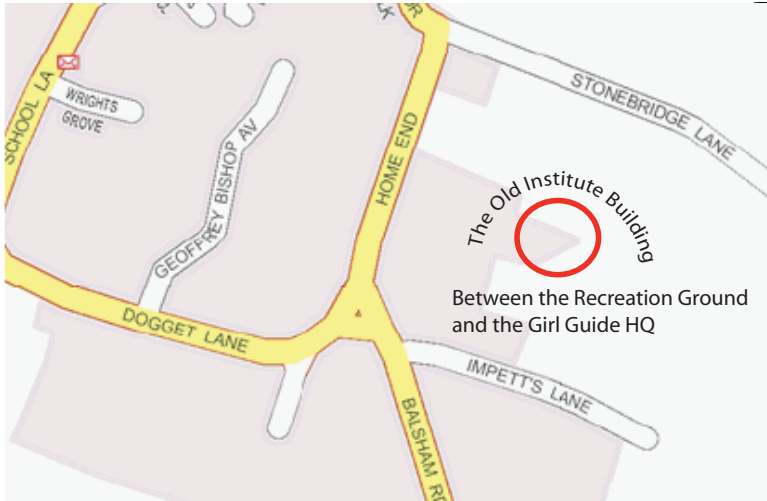

# Fulbourn Youth Club

Monday evenings.

Years 7-9 5-30 - 7-00

Years 9-11 7-00 - 9-00

Sessions run by County Council staff in the old social club building between the newly equipped play area on the recreation ground and the Girl Guides HQ.